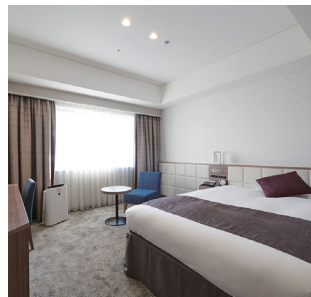

Moderate Single