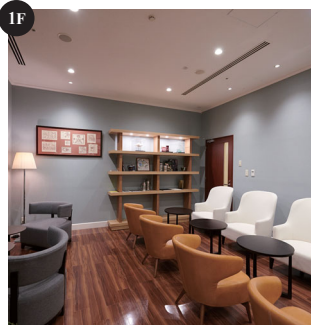

Guest Lounge

Non-smoking			
ROOMS	: 190		CHECK IN 3:00pm CHECK OUT 11:00am
ROOM TYPE	ROOMS	SIZE(sqm/sqft)	
Moderate Single	70	20 m²/215 ft²	
Moderate Twin	95	20 m²/215 ft²	
Deluxe Twin	22	30 m²/322 ft²	
Barrier-Free	1	30 m²/322 ft²	

Events & Meetings

Scan the QR code for more information on banquet rooms ▶

FLOOR	NAME	SIZE (m²)	CEILING HEIGHT (m)	MAXIMUM Capacity		
				DINNER	BUFFET	SCHOOL
2F	OAK	343	3.9	200	200	200
	OAK 1/2	172	3.9	90	90	100
	SEINE	53	3.2	20	20	20
1F	HOLLY	128	2.88	60	60	60
	CYPRUS	77	2.88	40	40	40
	DANUBE	43	2.88	20	—	20
	LENA	39	2.88	20	—	20
	MAUSER	16	2.88	6	—	—
	HERVE	14	2.88	6	—	—