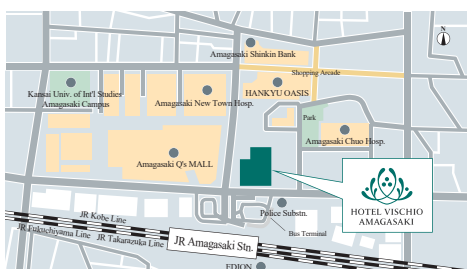

HOTEL VISCHIO AMAGASAKI

Convenience is everything when it comes to Hotel Vischio Amagasaki. Just a minute walk away from JR Amagasaki station, enjoy a cosy and soothing stay in our spacious rooms. At Hotel Vischio Amagasaki, we serve all guests using the Hotel Vischio brand's "3B" approach - bed, bath and breakfast.

Guest Rooms

Scan the QR code for more information on guest rooms ▶

Restaurants

Facilities

Non-smoking			
ROOMS	: 190		CHECK IN 3:00pm CHECK OUT 11:00am
ROOM TYPE	ROOMS	SIZE(sqm/sqft)	
Moderate Single	70	20 m²/215 ft²	
Moderate Twin	95	20 m²/215 ft²	
Deluxe Twin	22	30 m²/322 ft²	
Barrier-Free	1	30 m²/322 ft²	

Events & Meetings

Scan the QR code for more information on banquet rooms ▶

FLOOR	NAME	SIZE (m²)	CEILING HEIGHT (m)	MAXIMUM Capacity		
				DINNER	BUFFET	SCHOOL
2F	OAK	343	3.9	200	200	200
	OAK 1/2	172	3.9	90	90	100
	SEINE	53	3.2	20	20	20
1F	HOLLY	128	2.88	60	60	60
	CYPRUS	77	2.88	40	40	40
	DANUBE	43	2.88	20	—	20
	LENA	39	2.88	20	—	20
	MAUSER	16	2.88	6	—	—
	HERVE	14	2.88	6	—	—

1-4-1 Shioe, Amagasaki City, Hyogo,
661-0976 Japan

TEL: +81-6-6491-0002

FAX: +81-6-6491-8575

<https://www.hotelvischio-amagasaki.com>

- 1mins walk from JR Amagasaki Station (Easily accessible from Osaka and Kobe).
- 5mins by JR Rapid Service from JR Osaka Station.
- 11mins by JR Rapid Service from JR Shin-Osaka Station.
- 65mins from Kansai International Airport (KIX) by limousine bus.
- 40mins from Osaka International Airport (ITM) by limousine bus and JR Train (from Shin-Osaka Station).
- 10mins from Amagasaki IC by car.